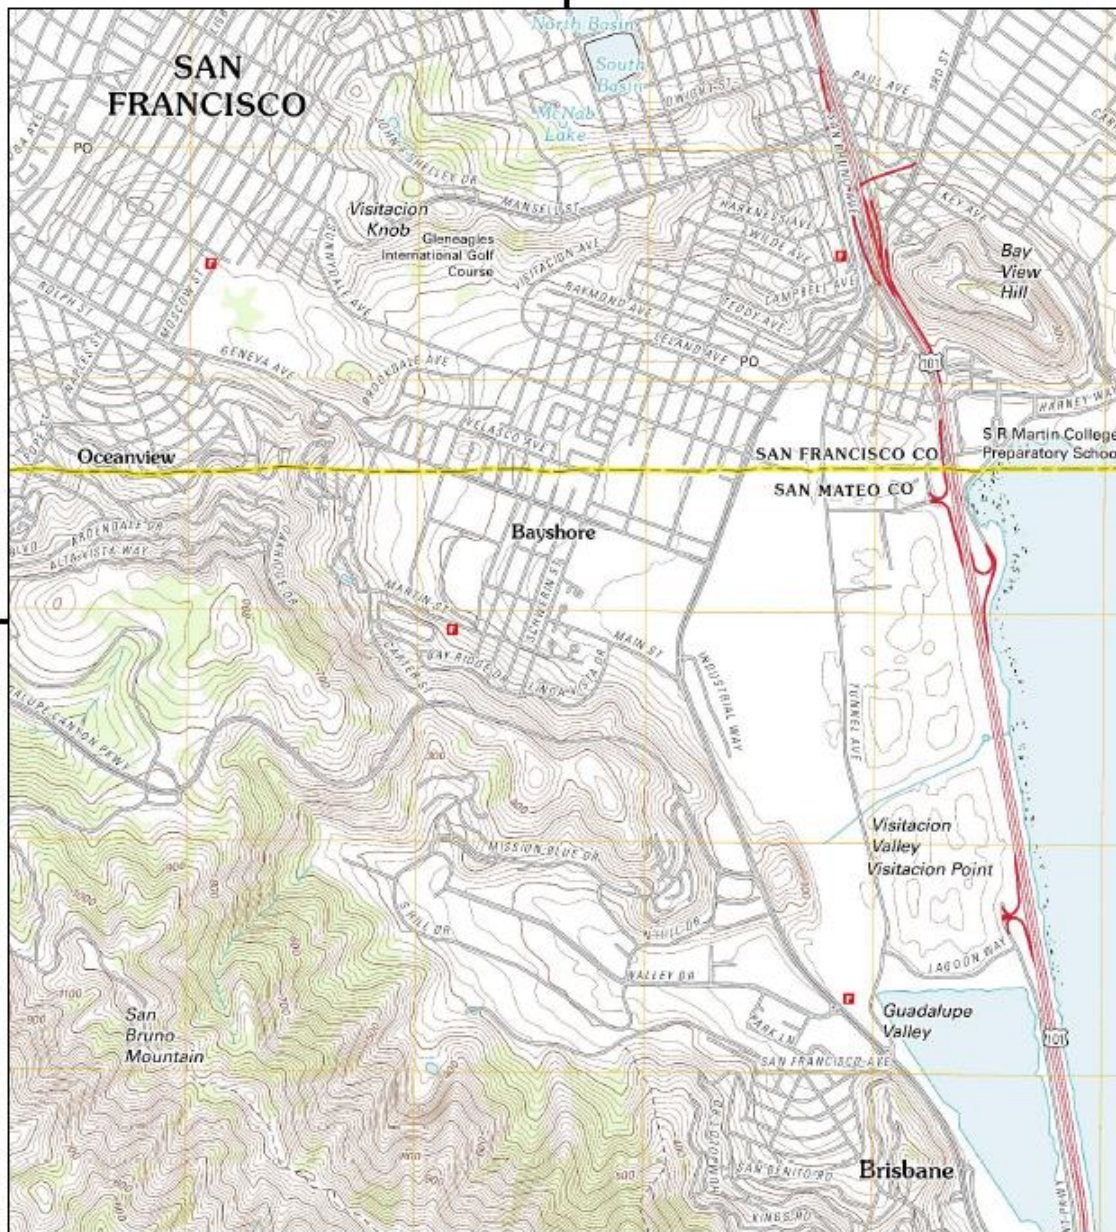

EXHIBIT B

MAPS

Property Locator Map (boundaries unofficial and approximate)

Historical Topo Map

2012

This report includes information from the following map sheet(s).

TP, San Francisco South, 2012, 7.5-minute

SITE NAME: Midway Village Site Parcels
ADDRESS: Midway Village Site Parcels
Daly City, CA 94014
CLIENT: SCS Engineers

Daly City General Plan Map