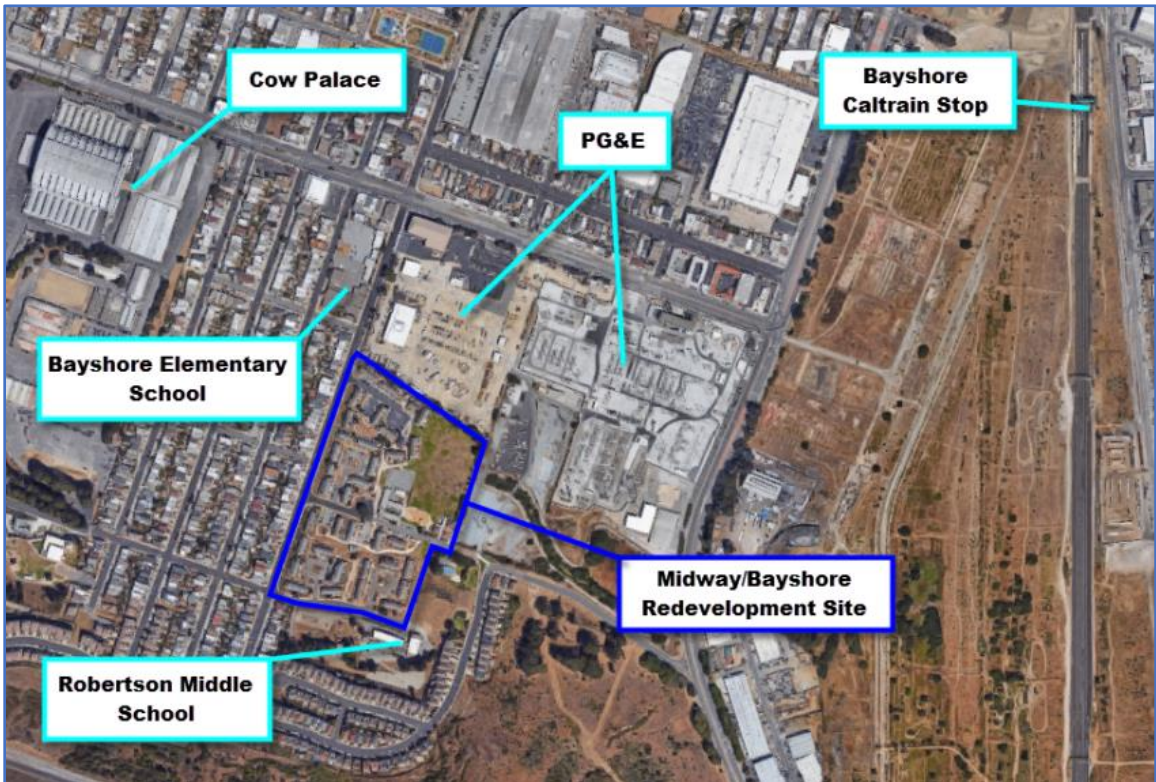

EXHIBIT B

MAPS

Property Locator Map (boundaries unofficial and approximate)

Historical Topo Map

2012

This report includes information from the following map sheet(s).

TP, San Francisco South, 2012, 7.5-minute

SITE NAME: Midway Village Site Parcels
ADDRESS: Midway Village Site Parcels
Daly City, CA 94014
CLIENT: SCS Engineers

Daly City General Plan Map